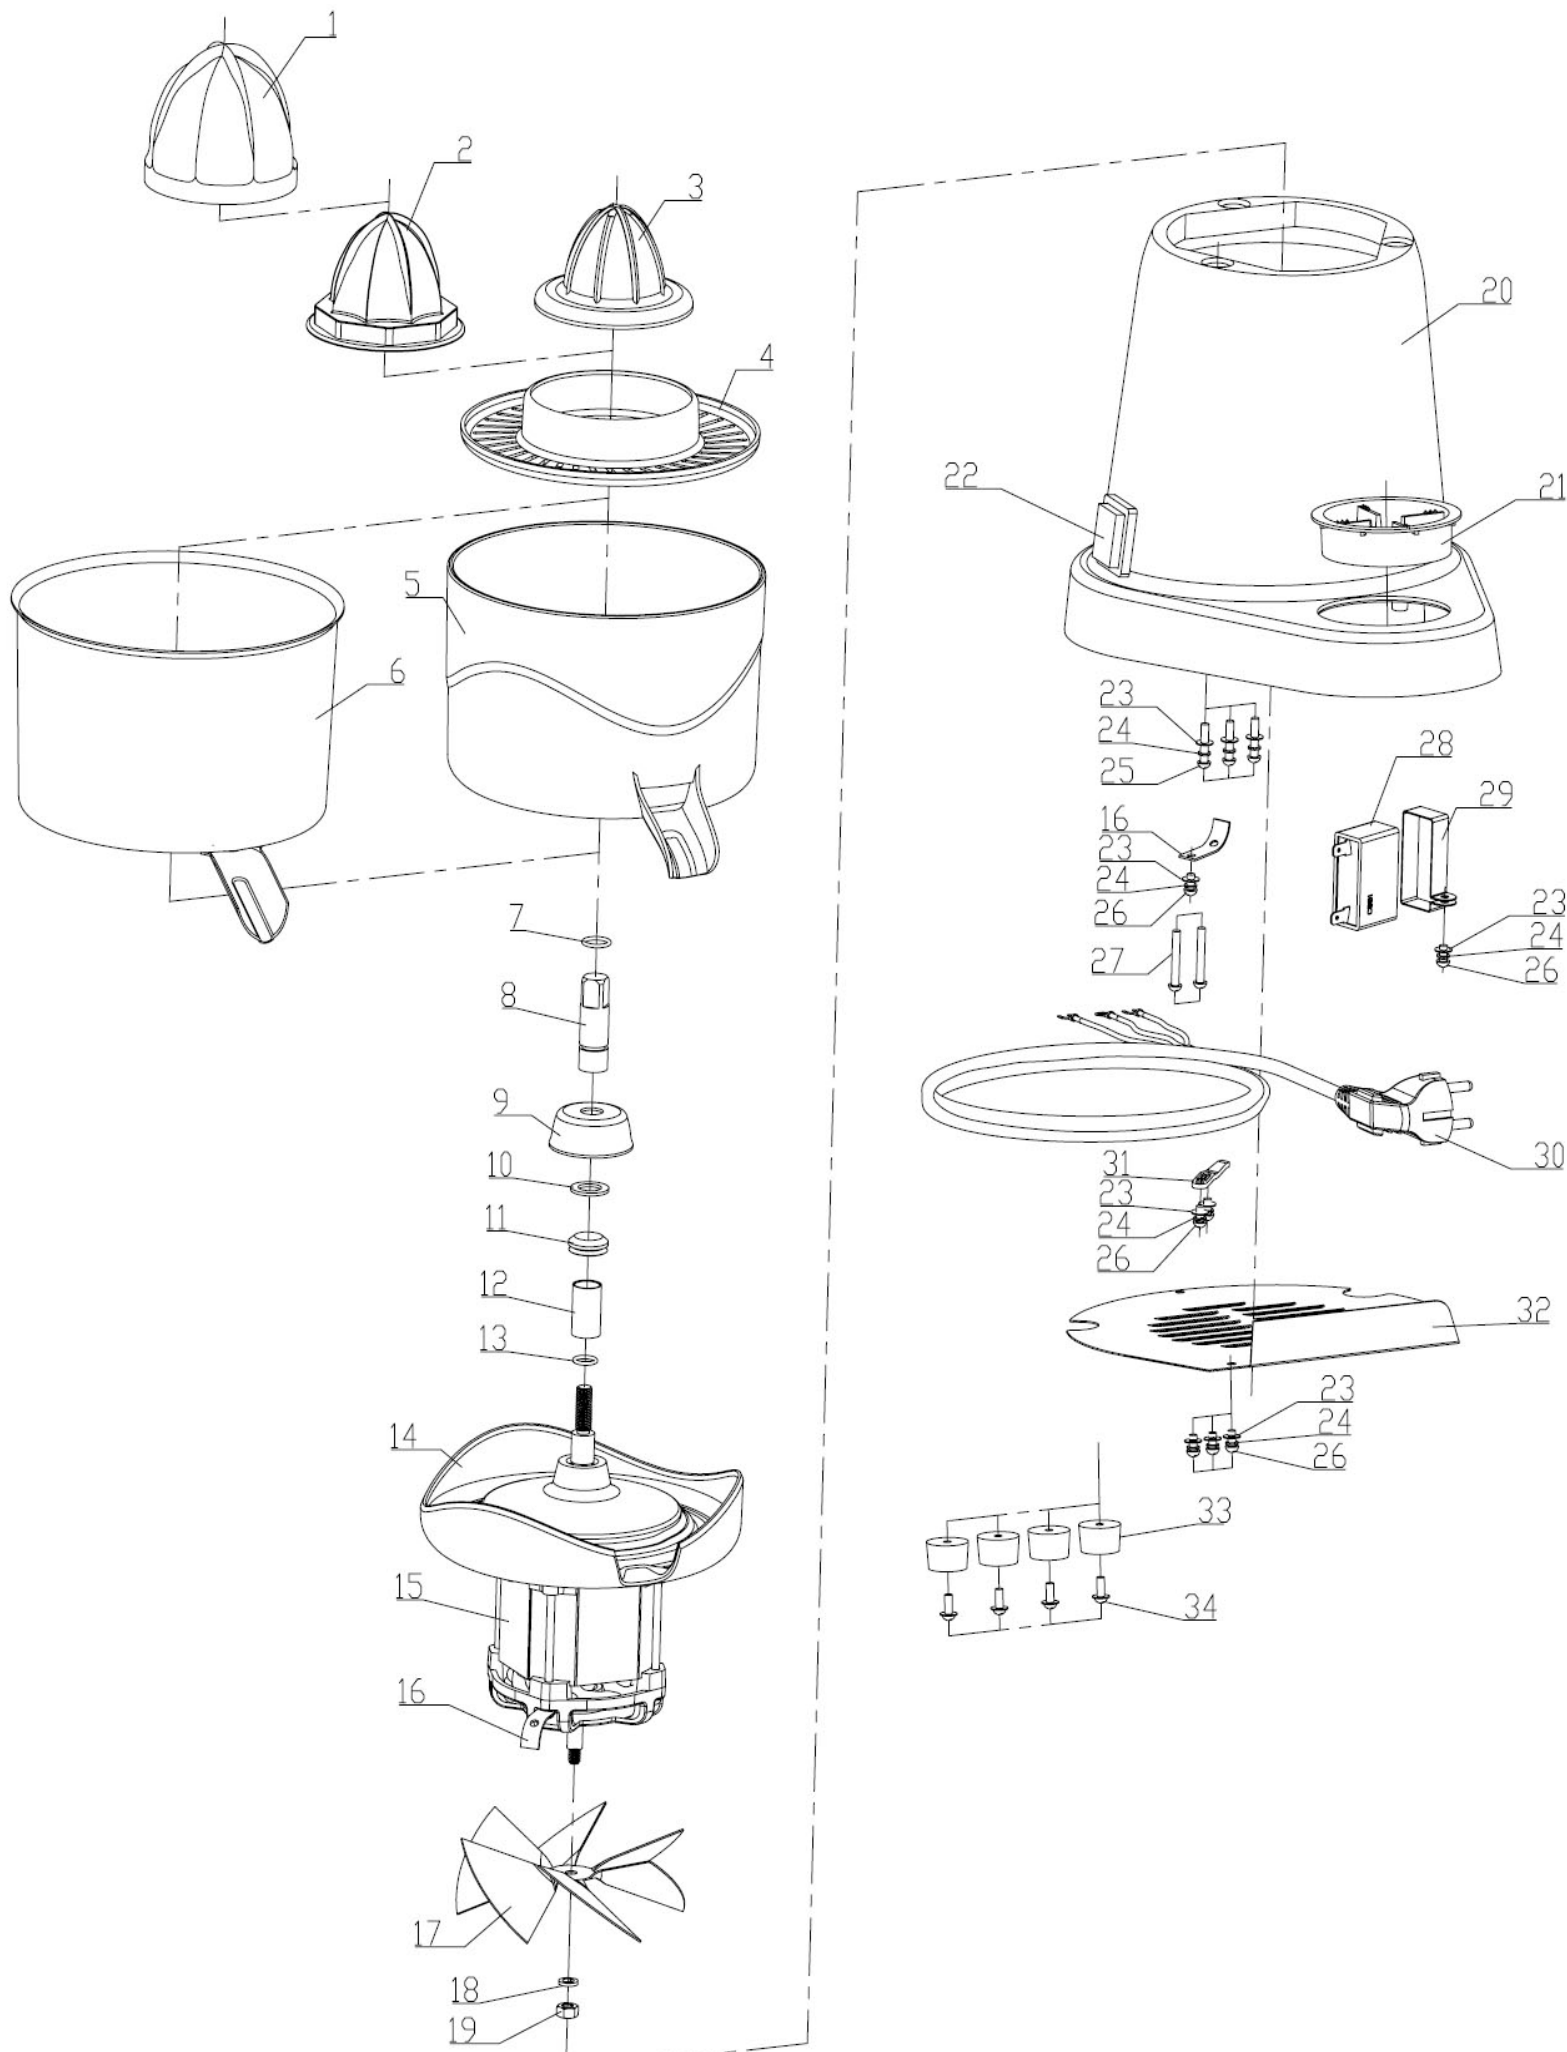

# Exploded Diagram - CK0105

Sequence No.	Part Name (English Name)	Quantity
1.	Outer-cone	1
2.	Inner-cone	1
3.	Cone	1
4.	Pip-filter	1
5.	Plastic Juice Bowl	1
6.	Stainless Steel Juice Bowl	1
7.	Seal ring 11.8×1.8	1
8.	Connect shaft	1
9.	Buckler	1
10.	Washer12×1.5	1
11.	Rubber loop	1
12.	Hollow cylinder	1
13.	Seal ring 9.5×1.8	1
14.	Big bearing seat	1
15.	Motor	1
16.	Wire holder	2
17.	Cooler	1
18.	Spring Washer 6	1
19.	Nut M6	1
20.	Motor housing	1
21.	Cup seat	1
22.	Switch	1
23.	Washer 4	10
24.	Spring Washer 4	10
25.	Bolt M4×12	3
26.	Bolt M4×8	3
27.	Bolt M4×28	2
28.	Capacitance	1
29.	Capacitance holder	1
30.	Power cord	1
31.	Cord holder	1
32.	Base board	1
33.	Underlay	4
34.	Bolt M4×20 with washer	4